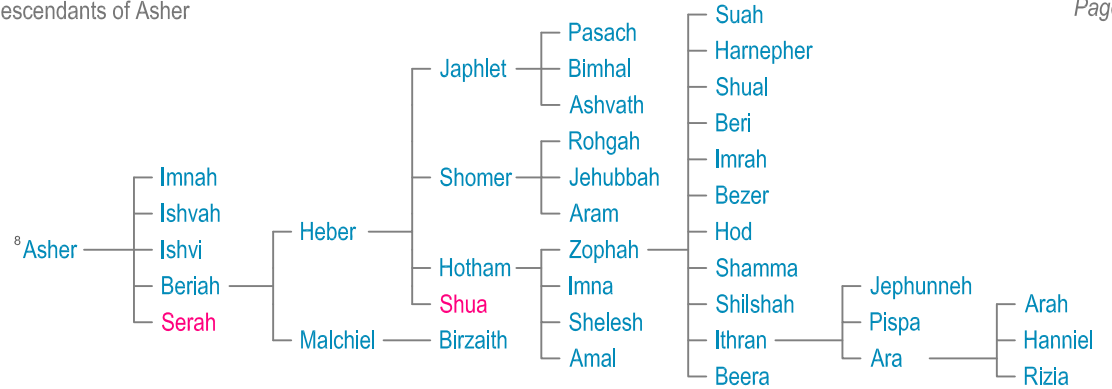

Descendants of Simeon

Descendants of Asher

Descendants of Reuben

Descendants of Gad

Joel — Shemaiah — Gog — Shimei — Micah — Reaiah — Baal — Beerah

Kinsmen of Chiefs

- Guni — Abdiel — Ahi

Joel	Michael
Shapham	Meshullam
Janai	Sheba
Shaphat	Jorai
	Jacan
	Zia
	Eber

Descendants of the Half-tribe of Manasseh

Half-tribe of Manasseh - Heads of houses

- Epher
- Ishi
- Eliel
- Azriel
- Jeremiah
- Hodaviah
- Jahdiel

The Reubenites, Gadites, and the half-tribe of Manasseh waged war against the Hagrites, Jetur, Naphish, and Nodab. (Sons of Ishmael)

Returned Exiles

- Judah
  - Tamar
  - Bathshua
- Perez — Bani — Imri — Omri — Ammihud — Uthai
- Zerah — Jeuel
- Shelah — Asaiah

- Benjamin — Hassenuah — Hodaviah — Meshullam — Sallu
- Benjamin — Jeroham — Ibneiah
- Benjamin — Michri — Uzzi — Elah
- Benjamin — Ibnijah — Reuel — Shephatiah — Meshullam