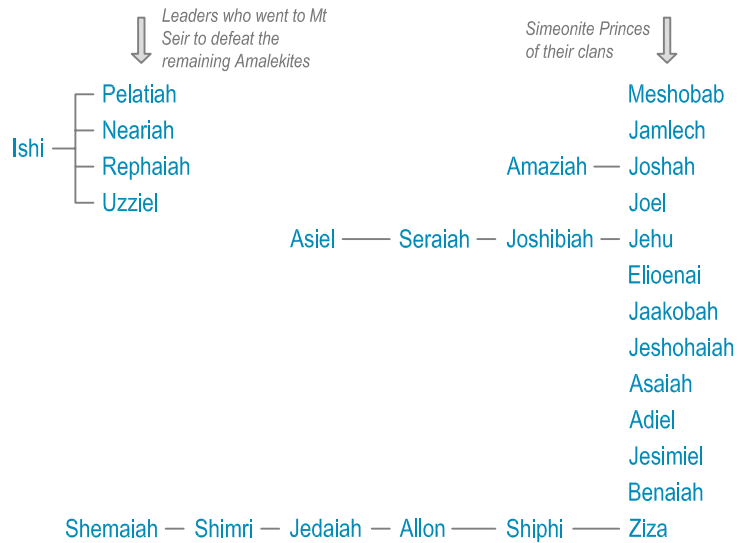

Descendants of Simeon

Descendants of Asher

Descendants of Reuben

Descendants of Gad

Joel — Shemaiah — Gog — Shimei — Micah — Reaiah — Baal — Beerah

Kinsmen of Chiefs

- Guni — Abdiel — Ahi

Joel	Michael
Shapham	Meshullam
Janai	Sheba
Shaphat	Jorai
	Jacan
	Zia
	Eber

Descendants of the Half-tribe of Manasseh

Half-tribe of Manasseh - Heads of houses

- Epher
- Ishi
- Eliel
- Azriel
- Jeremiah
- Hodaviah
- Jahdiel

The Reubenites, Gadites, and the half-tribe of Manasseh waged war against the Hagrites, Jetur, Naphish, and Nodab. (Sons of Ishmael)

Returned Exiles

- Judah
  - Tamar
  - Bathshua
- Perez — Bani — Imri — Omri — Ammihud — Uthai
- Zerah — Jeuel
- Shelah — Asaiah

- Benjamin — Hassenuah — Hodaviah — Meshullam — Sallu
- Benjamin — Jeroham — Ibneiah
- Benjamin — Michri — Uzzi — Elah
- Benjamin — Ibnijah — Reuel — Shephatiah — Meshullam

- Levi — Jedaiah
- Levi — Jehoiarib
- Levi — Jachin
- Levi — Ahitub — Meraioth — Zadok — Shallum — Hilkiyah — Azariah
- Levi — Malchijah — Pashhur — Jeroham — Adaiah
- Levi — Immer — Meshillemith — Meshullam — Jahzerah — Adiel — Maasai
- Levi — Merari — Hashabiah — Azrikam — Hasshub — Shemaiah
- Levi — Bakbakkar
- Levi — Heresh
- Levi — Galal
- Levi — Asaph — Zichri — Mica — Mattaniah
- Levi — Jeduthun — Galal — Shemaiah — Obadiah
- Levi — Elkanah — Asa — Berechiah
- Levi — Korah — Ebiasaph — Kore — Shallum — Mattithiah
- Levi — Akkub
- Levi — Talmon
- Levi — Ahiman
- Levi — Meshelemiah — Zechariah